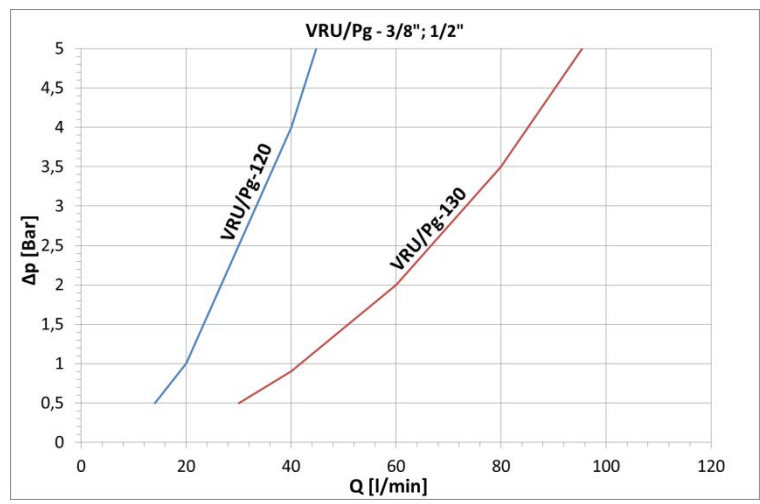

## VRU-PG - ONE-WAY VALVE

Check valves made from bar stock – soft seals

		MATERIAL CHECK VALVE STANDARD (*)
1	Body	AISI 316
2	Locking ring	AISI 316
3	Spring	AISI 316

		MATERIAL CHECK VALVE STANDARD (*)
4	Poppet	AISI 316
5	Seal	FKM

(\*) See ordering code system (page 3)

RATING			THREAD BSP-P UNI/ISO 228	ORDER CODE	THREAD NPT ANSI B.1.20.1	ORDER CODE	L [mm]	SW [mm]	Ø d [mm]
psi	bar	MPa							
6000	420	42	1/8"	VRU-PG-1180-G	1/8"	VRU-PG-1180-N	42	14	5
6000	420	42	1/4"	VRU-PG-1140-G	1/4"	VRU-PG-1140-N	50	19	7
6000	420	42	3/8"	VRU-PG-1380-G	3/8"	VRU-PG-1380-N	60	24	10
6000	420	42	1/2"	VRU-PG-1120-G	1/2"	VRU-PG-1120-N	65	27	11
4350	300	30	3/4"	VRU-PG-1340-G	3/4"	VRU-PG-1340-N	75	34	17
3600	250	25	1"	VRU-PG-1110-G	1"	VRU-PG-1110-N	93	41	21
3600	250	25	1.1/4"	VRU-PG-1540-G	1.1/4"	VRU-PG-1540-N	110	50	29
3600	250	25	1.1/2"	VRU-PG-1320-G	1.1/2"	VRU-PG-1320-N	112	55	34
3000	210	21	2"	VRU-PG-1420-G	2"	VRU-PG-1420-N	120	75	48

Pressure drop diagrams

## HOW TO ORDER

VALVE DESCRIPTION:

VRU/PG – 1 14 0 – G – X8

Valve series

Material:  
1 – AISI 316

Connection size:

18 – 1/8"  
14 – 1/4"  
38 – 3/8"  
12 – 1/2"  
34 – 3/4"  
11 – 1"  
54 – 1.1/4"  
32 – 1.1/2"  
42 – 2"