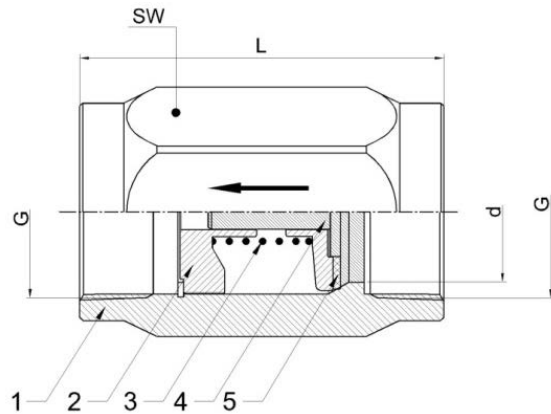

## VRU-PG - ONE-WAY VALVE

Check valves made from bar stock – soft seals

		MATERIAL CHECK VALVE STANDARD (*)
1	Body	AISI 316
2	Locking ring	AISI 316
3	Spring	AISI 316

		MATERIAL CHECK VALVE STANDARD (*)
4	Poppet	AISI 316
5	Seal	FKM

(\*) See ordering code system (page 3)

RATING			THREAD BSP-P UNI/ISO 228	ORDER CODE	THREAD NPT ANSI B.1.20.1	ORDER CODE	L [mm]	SW [mm]	Ø d [mm]
psi	bar	MPa							
6000	420	42	1/8"	VRU-PG-1180-G	1/8"	VRU-PG-1180-N	42	14	5
6000	420	42	1/4"	VRU-PG-1140-G	1/4"	VRU-PG-1140-N	50	19	7
6000	420	42	3/8"	VRU-PG-1380-G	3/8"	VRU-PG-1380-N	60	24	10
6000	420	42	1/2"	VRU-PG-1120-G	1/2"	VRU-PG-1120-N	65	27	11
4350	300	30	3/4"	VRU-PG-1340-G	3/4"	VRU-PG-1340-N	75	34	17
3600	250	25	1"	VRU-PG-1110-G	1"	VRU-PG-1110-N	93	41	21
3600	250	25	1.1/4"	VRU-PG-1540-G	1.1/4"	VRU-PG-1540-N	110	50	29
3600	250	25	1.1/2"	VRU-PG-1320-G	1.1/2"	VRU-PG-1320-N	112	55	34
3000	210	21	2"	VRU-PG-1420-G	2"	VRU-PG-1420-N	120	75	48

Pressure drop diagrams

## HOW TO ORDER

VALVE DESCRIPTION:

VRU/PG – 1 14 0 – G – X8

Valve series

Material:  
1 – AISI 316

Connection size:

18 – 1/8"  
14 – 1/4"  
38 – 3/8"  
12 – 1/2"  
34 – 3/4"  
11 – 1"  
54 – 1.1/4"  
32 – 1.1/2"  
42 – 2"