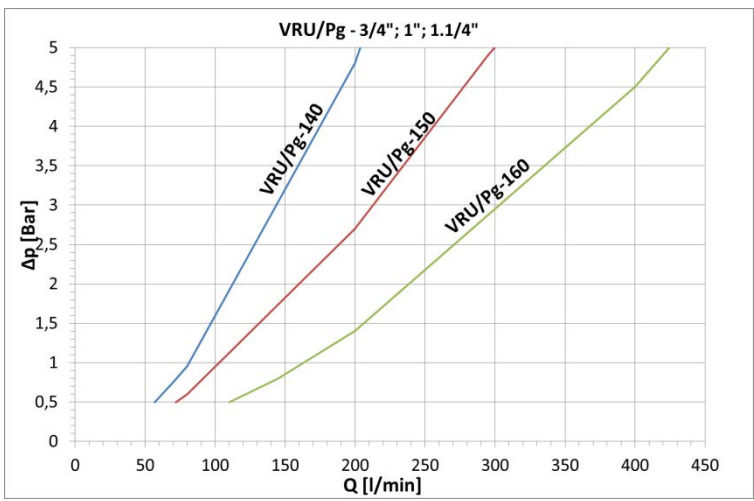

Pressure drop diagrams