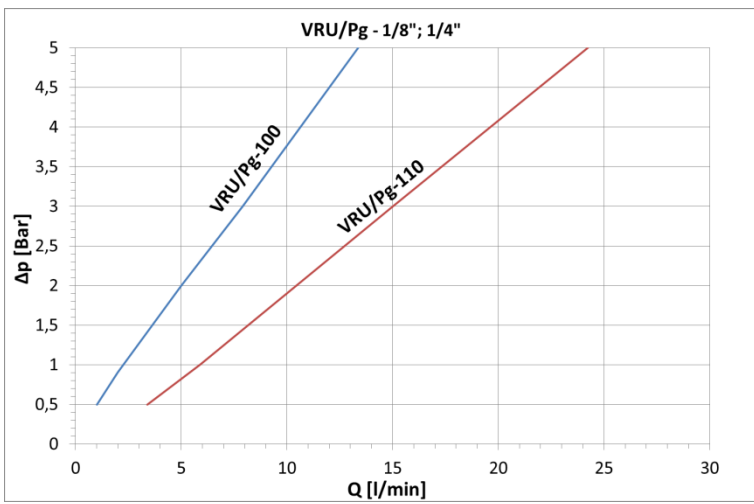

## VRU-PG - ONE-WAY VALVE

Check valves made from bar stock – soft seals

		MATERIAL CHECK VALVE STANDARD (*)
1	Body	AISI 316
2	Locking ring	AISI 316
3	Spring	AISI 316

		MATERIAL CHECK VALVE STANDARD (*)
4	Poppet	AISI 316
5	Seal	FKM

(\*) See ordering code system (page 3)

RATING			THREAD BSP-P UNI/ISO 228	ORDER CODE	THREAD NPT ANSI B.1.20.1	ORDER CODE	L [mm]	SW [mm]	Ø d [mm]
psi	bar	MPa							
6000	420	42	1/8"	VRU-PG-1180-G	1/8"	VRU-PG-1180-N	42	14	5
6000	420	42	1/4"	VRU-PG-1140-G	1/4"	VRU-PG-1140-N	50	19	7
6000	420	42	3/8"	VRU-PG-1380-G	3/8"	VRU-PG-1380-N	60	24	10
6000	420	42	1/2"	VRU-PG-1120-G	1/2"	VRU-PG-1120-N	65	27	11
4350	300	30	3/4"	VRU-PG-1340-G	3/4"	VRU-PG-1340-N	75	34	17
3600	250	25	1"	VRU-PG-1110-G	1"	VRU-PG-1110-N	93	41	21
3600	250	25	1.1/4"	VRU-PG-1540-G	1.1/4"	VRU-PG-1540-N	110	50	29
3600	250	25	1.1/2"	VRU-PG-1320-G	1.1/2"	VRU-PG-1320-N	112	55	34
3000	210	21	2"	VRU-PG-1420-G	2"	VRU-PG-1420-N	120	75	48

Pressure drop diagrams