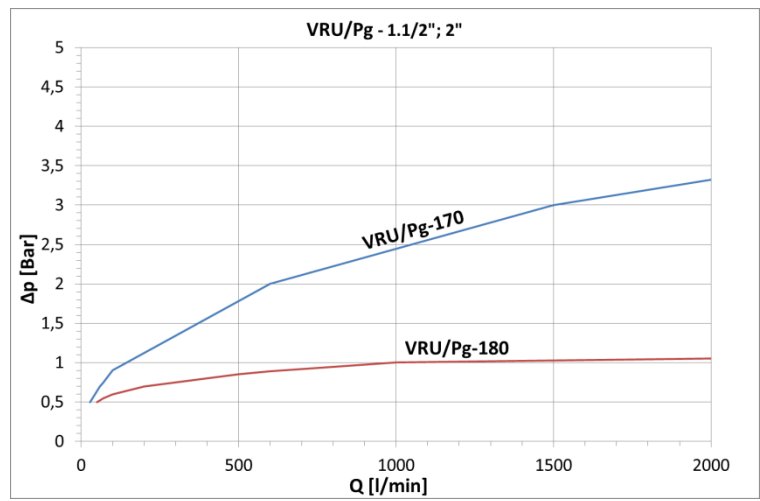

## VRU-PG - ONE-WAY VALVE

Check valves made from bar stock – soft seals

		MATERIAL CHECK VALVE STANDARD (*)
1	Body	AISI 316
2	Locking ring	AISI 316
3	Spring	AISI 316

		MATERIAL CHECK VALVE STANDARD (*)
4	Poppet	AISI 316
5	Seal	FKM

(\*) See ordering code system (page 3)

RATING			THREAD BSP-P UNI/ISO 228	ORDER CODE	THREAD NPT ANSI B.1.20.1	ORDER CODE	L [mm]	SW [mm]	Ø d [mm]
psi	bar	MPa							
6000	420	42	1/8"	VRU-PG-1180-G	1/8"	VRU-PG-1180-N	42	14	5
6000	420	42	1/4"	VRU-PG-1140-G	1/4"	VRU-PG-1140-N	50	19	7
6000	420	42	3/8"	VRU-PG-1380-G	3/8"	VRU-PG-1380-N	60	24	10
6000	420	42	1/2"	VRU-PG-1120-G	1/2"	VRU-PG-1120-N	65	27	11
4350	300	30	3/4"	VRU-PG-1340-G	3/4"	VRU-PG-1340-N	75	34	17
3600	250	25	1"	VRU-PG-1110-G	1"	VRU-PG-1110-N	93	41	21
3600	250	25	1.1/4"	VRU-PG-1540-G	1.1/4"	VRU-PG-1540-N	110	50	29
3600	250	25	1.1/2"	VRU-PG-1320-G	1.1/2"	VRU-PG-1320-N	112	55	34
3000	210	21	2"	VRU-PG-1420-G	2"	VRU-PG-1420-N	120	75	48

Pressure drop diagrams